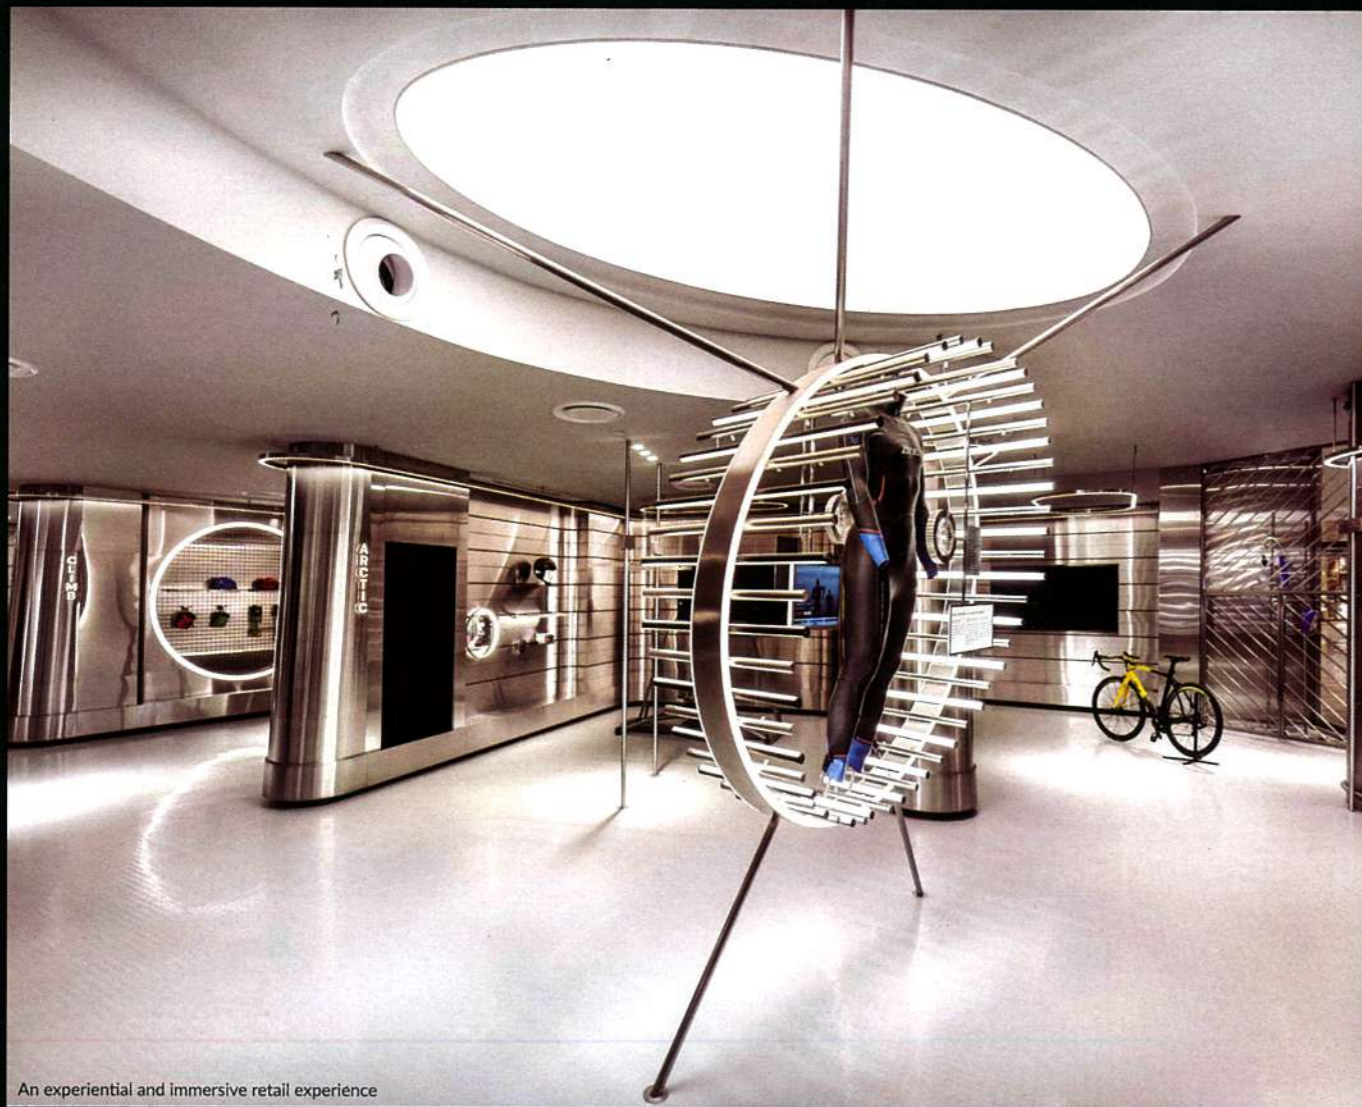

An experiential and immersive retail experience

DURASPORT RETAIL STORE

Located in the iconic Jewel Changi Airport, the new Durasport store offers an experiential and immersive retail experience.

Targeting a growing but relatively untapped market segment—the 'ultra-performance' athlete and sporting enthusiast—there are four hands-on zones, allowing customers to sample and test sportswear or equipment before purchasing.

In-store simulators include an immersive ski simulator, an interactive non-motorised climbing wall with a rotating surface, a 'magic mirror' that allows customers to virtually 'try on' ski clothing, a swim bench and an interactive cycling trainer.

To draw traffic to this new-to-market brand, the store façade is designed to appear as if in dynamic motion, conveying a sense of active sporting activities.

Tectonically, high-grade stainless steel is used in a disciplined and cohesive manner as the primary spatial material: an intentional reference to the typical R&D laboratory environment in which the store's innovative and high performance products would have been developed.

The customised display system with integrated LED lighting allows for extended flexibility across the product and size range. **©**

Cycle zone

A dynamic store entrance

Arctic zone display with a 'magic mirror'